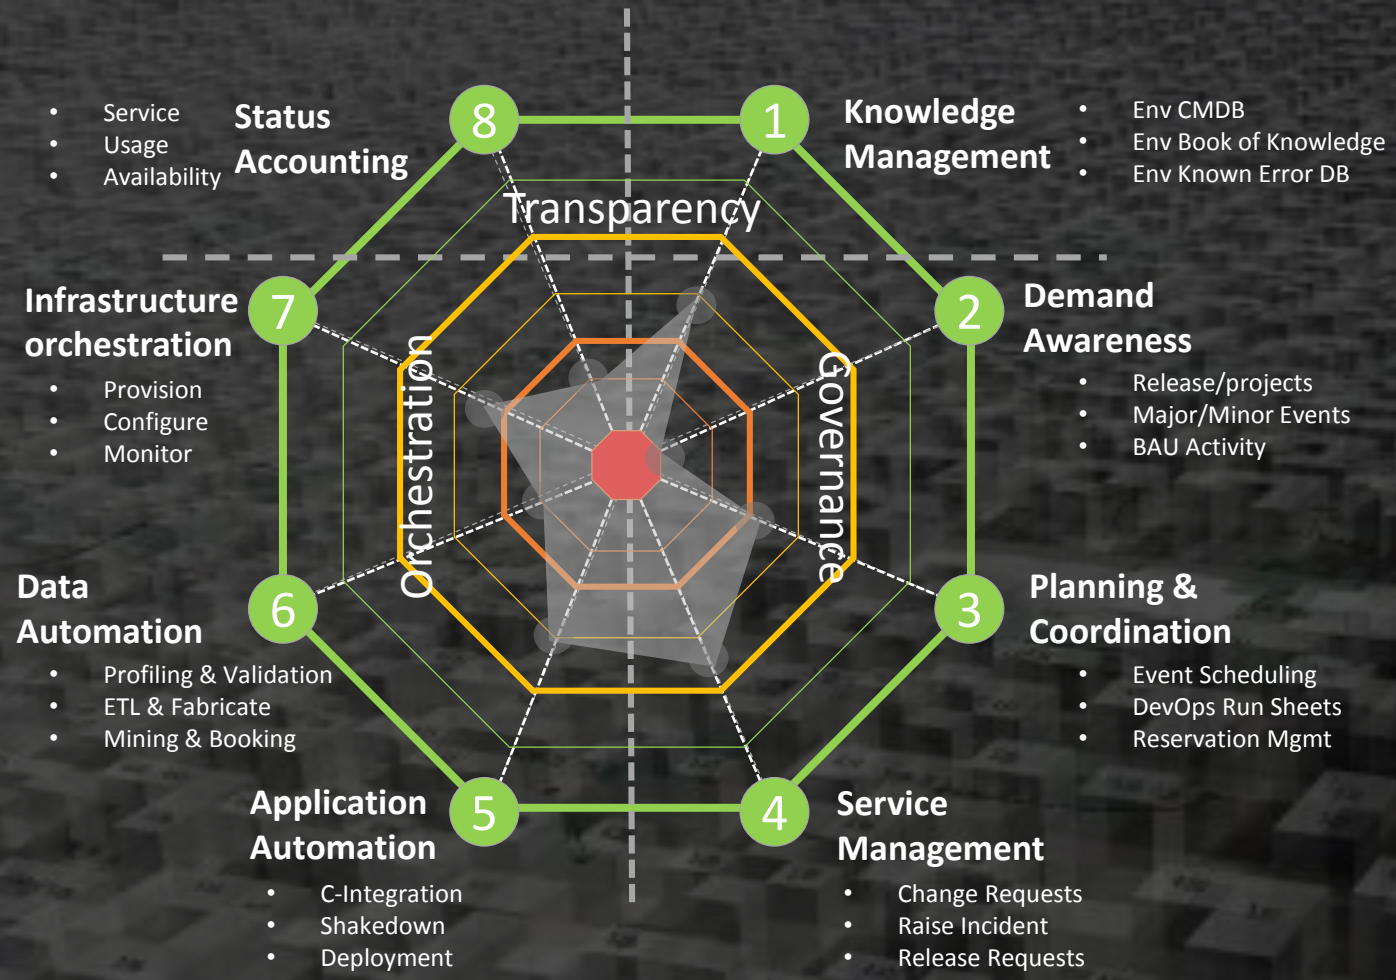

EMMi Lite

A “Lite” Environment Management Maturity Index

Rate your Organisations

Section scoring:
Maximum of 6 points per dimension

Score each bullet as follows:

- 2 point Tool based implementation
- 1 point Paper based implementation
- 0 point Nothing really exists at present

S	W
T	O